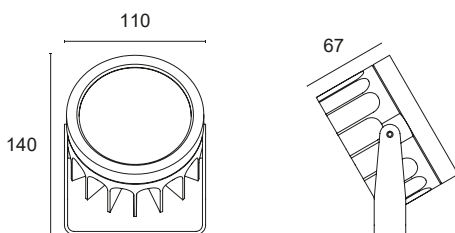

Power LED CRI>80

Power: 9W@350mA - 18W@500mA

Lumen: 1215lm@350mA - 1944lm@500mA

350mA - 500mA constant current power supply

Series connection, 50 cm cable

Constant current power supplies page 232-233

Dimming Accessories page 249

 **MADE IN ITALY**

BASIC CODES

L06.

FINISHES

-  **2** Matt black
-  **7** Brushed aluminium

LIGHT BEAM

-  **10** 10°
-  **35** 35°
-  **60** 60°
-  **80** 80°

LED COLOUR